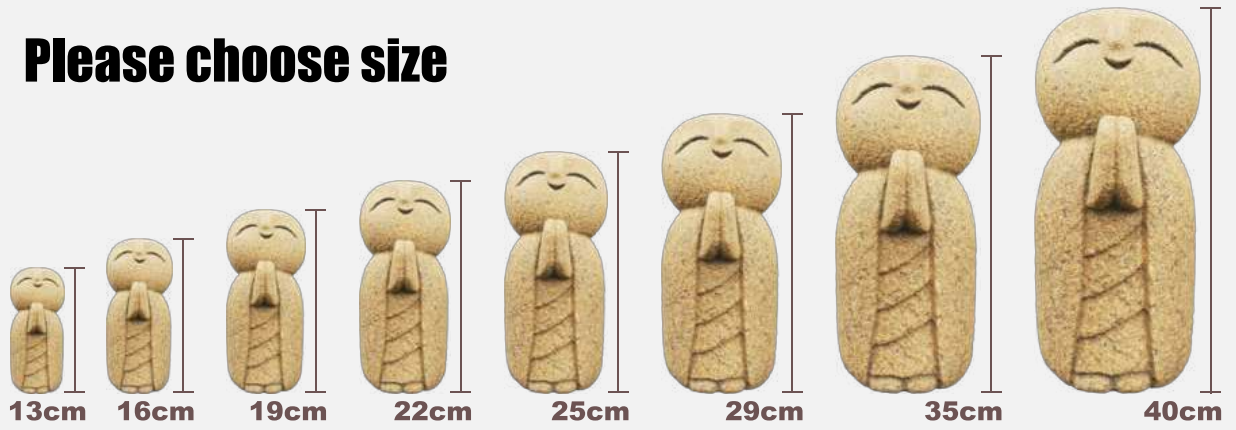

The price changes depending on the size.

You can choose from eight types of JIZO face.

1. ISINKO JIZO SOLO

- Height 13cm : 18,700 yen + EMS
- Height 16cm : 19,800 yen + EMS
- Height 19cm : 22,000 yen + EMS
- Height 22cm : 27,500 yen + EMS
- Height 25cm : 39,600 yen + EMS
- Height 29cm : 52,800 yen + EMS
- Height 35cm : 93,500 yen + EMS
- Height 40cm : 148,500 yen + EMS