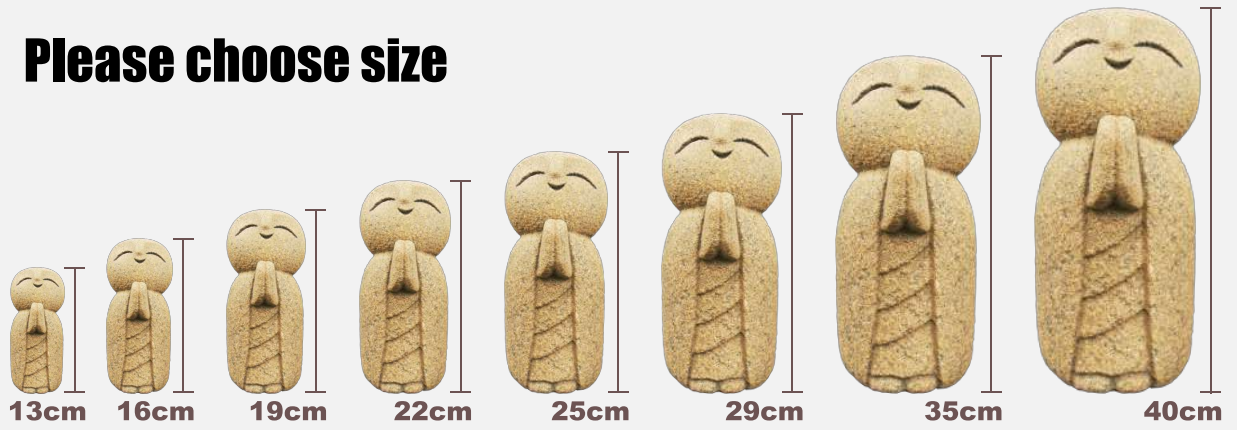

The price changes depending on the size.

You can choose from nine types of JIZO face.

1. ISINKO JIZO SOLO

- Height 13cm : 18,700 yen + EMS
- Height 16cm : 19,800 yen + EMS
- Height 19cm : 22,000 yen + EMS
- Height 22cm : 27,500 yen + EMS
- Height 25cm : 39,600 yen + EMS
- Height 29cm : 52,800 yen + EMS
- Height 35cm : 93,500 yen + EMS
- Height 40cm : 148,500 yen + EMS