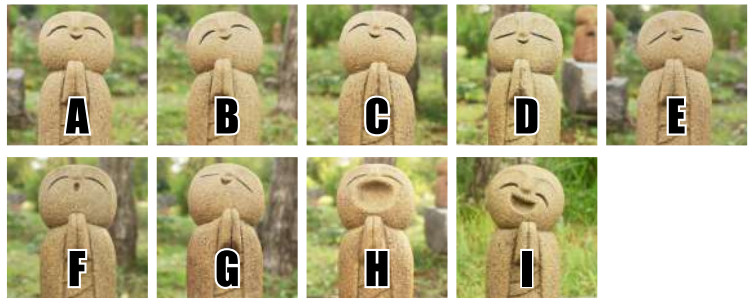

ISHIGAMI STONE SCULPTURE STUDIO

CATALOG

<https://isinko-english.com/>

Instagram: ishigamichokoku

ISINKO

Japanese traditional stone sculptures from a beautiful village in a mountain valley

Please choose size

The price changes depending on the size.

You can choose from nine types of JIZO face.

1. ISINKO JIZO SOLO

- Height 13cm : 18,700 yen + EMS
- Height 16cm : 19,800 yen + EMS
- Height 19cm : 22,000 yen + EMS
- Height 22cm : 27,500 yen + EMS
- Height 25cm : 39,600 yen + EMS
- Height 29cm : 52,800 yen + EMS
- Height 35cm : 93,500 yen + EMS
- Height 40cm : 148,500 yen + EMS